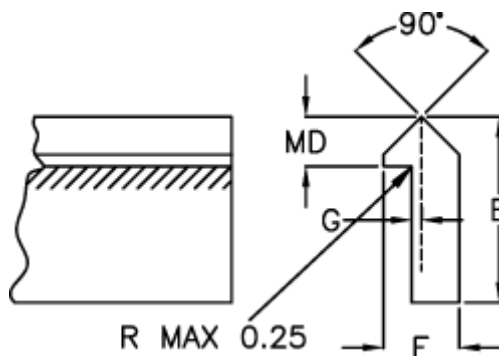

Data Sheet

Article number: 055523000

Description: Single edge track T2SS 3000mm

Measures

E = 15.87

F = 6.35

G = 0.78

Kg/m = 0.509

MD(T) = 4.75